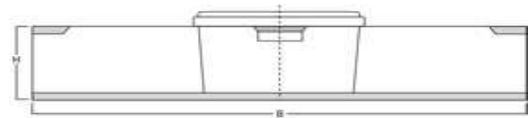

Примечание

Печать

	Digital	IML	Offset
Высота:	0,0 mm	103,4 mm	75,0 mm
Ширина	0,0 mm	639,5 mm	100,0 mm
Средний радиус			645,0 mm

крышки

DETQ 50

вес : 40,0 g
Объем по ISO: 2,90 l

Размеры

D1: 195,0 x 195,0 mm
Offset: 0,0 mm
IML: 163,7 x 163,7 mm

Высота стопки

2 места: 236,0 mm
каждого
следующ 109,0 mm
его
ведра:

FDETQ 50

вес : 39,0 g
Объем по ISO: 3,50 l

Размеры

D1: 193,0 x 193,0 mm
Offset: 0,0 mm
IML: 163,7 x 163,7 mm

Высота стопки

2 места: 254,0 mm
каждого
следующ 127,0 mm
его
ведра:

Информация по логистике

Рекомендации по нагрузке: 20,00 kg

Штук в одном ряду: 24

ведро

Штук на одном поддоне: 2016

DETQ 50

Штук на одном поддоне: 2736

FDETQ 50

Штук на одном поддоне: 2736

Материал

Общие указания

Указания по надежности, хранению, области применения, использованию и транспортировке Вы можете взять из "Технических условий".